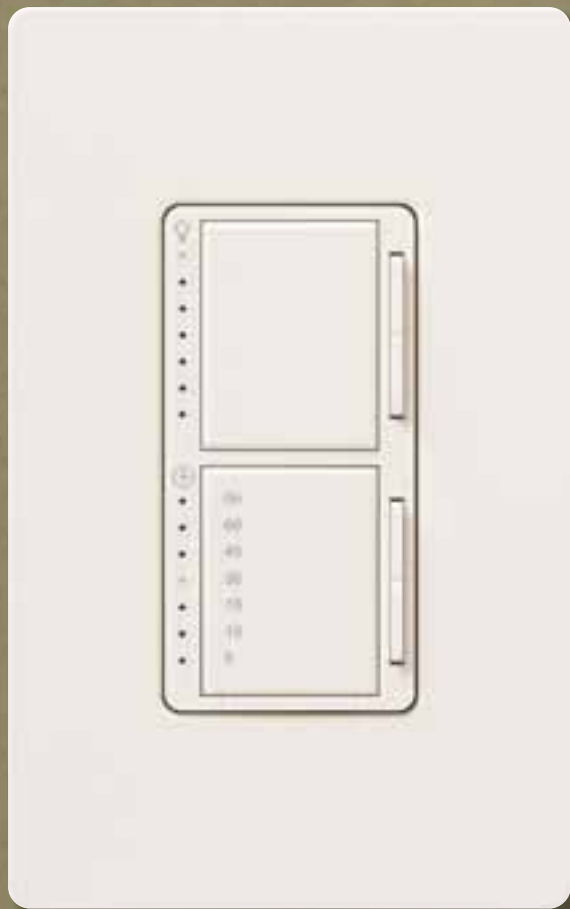

Maestro IR® fan/light control and wallplate in white.

Maestro® dimmer and timer | bathroom

ease

Dim your lights and automatically turn your fan off with one control.

- Dimmed light provides a gentle night light, or softens the transition into your morning routine.
- Set the timer to automatically turn the fan off and save energy.
- Reduce mold and mildew by using the countdown timer after a shower to eliminate moisture from the room.

Maestro dimmer/countdown timer and wallplate in biscuit.

Maestro® dimmers | hallway and staircase

peace of mind

Dim the lights from every entrance to your hallway or either end of your staircase.

- Always have the ability to adjust the light level from any location to enhance convenience and safety.
- Easily replace existing switches with multi-location dimmers.
- Dim the lights to create a gentle, reassuring night light or guide you safely at night.